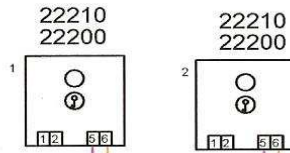

P2 ADJUSTMENT SPEAKER VOLUME  
 P1 ADJUSTMENT MICROPHONE

MI MICROPHONE  
 AP LOUD-SPEAKER  
 SE OPENER DOOR  
 TL FREE SERVICE  
 BOTTOM

acet 29/03/2005

2PEx1S02 \_10122\_2SCALE\_2TRASf

P2 ADJUSTMENT SPEAKER VOLUME  
 P1 ADJUSTMENT MICROPHONE