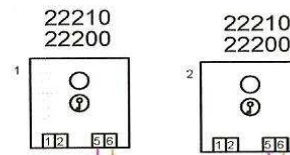

P2 ADJUSTMENT SPEAKER VOLUME  
 P1 ADJUSTMENT MICROPHONE

MI MICROPHONE  
 AP LOUD-SPEAKER  
 SE OPENER DOOR  
 TL FREE SERVICE  
 BOTTOM

acet 29/03/2005

2PEx1S02 \_10122\_2SCALE\_2TRASf

P2 ADJUSTMENT SPEAKER VOLUME  
 P1 ADJUSTMENT MICROPHONE