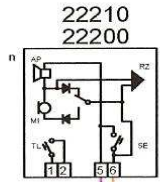

P2 ADJUSTMENT SPEAKER VOLUME  
 P1 ADJUSTMENT MICROPHONE

MI MICROPHONE  
 AP LOUD-SPEAKER  
 SE OPENER DOOR  
 TL FREE SERVICE  
 BOTTOM

acet 29/03/2005

2PEx1S02 \_10122\_2SCALE\_2TRASf

P2 ADJUSTMENT SPEAKER VOLUME  
 P1 ADJUSTMENT MICROPHONE