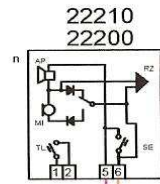

MI MICROPHONE
AP LOUD-SPEAKER
SE OPENER DOOR
TL FREE SERVICE
BOTTOM