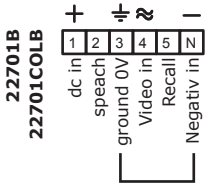

VPE72S101_10030
acet

25/11/2005

228212 = 14,6Vdc 800mA = 1 or 2 monitor for apartment, max 3 10171
 old power supply (out of production):
 21847 = 13,4Vdc 1,4A = 1, 2 or 3 monitor for apartment, max 3 10171
 22803 = 13,8Vdc 400mA = 1 for apartment, max 2 10171